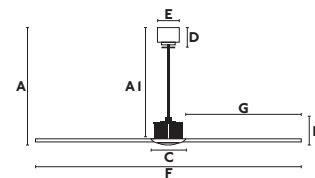

A	AI	B	C	D	E	F	G
25.2"	24.8"	7.05"	5.7"	2.1"	5.1"	50.4"	21.8"