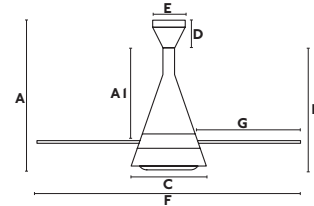

MEASUREMENTS

A	AI	B	C	D	E	F	G
23.2"	17.7"	6.7"	11.8"	3.1"	5.1"	51.9"	21.4"