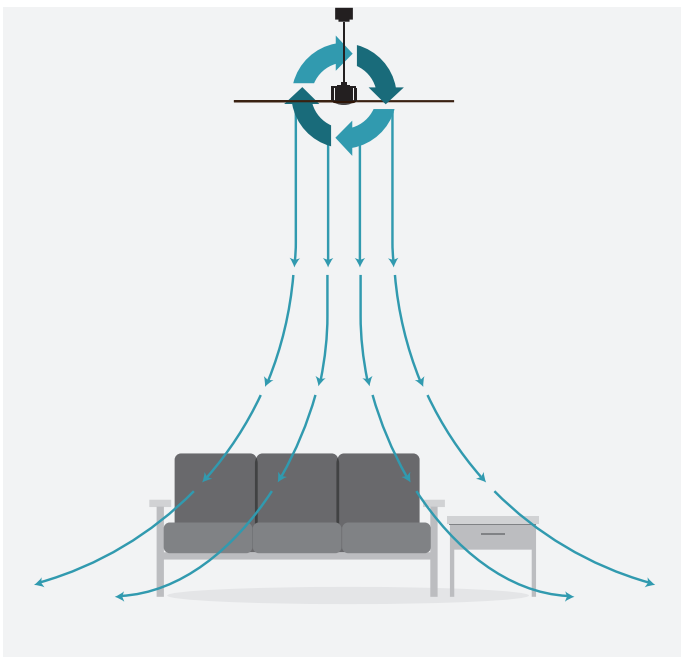

One ceiling fan for the whole year

SUMMER SEASON
CLOCKWISE ROTATION CREATES A COOLING BREEZE

WINTER SEASON
COUNTERCLOCKWISE ROTATION RECIRCULATES WARM AIR EFFICIENTLY
BY ELIMINATING HOT-AIR STRATIFICATION, WITHOUT CREATING A DIRECT
DOWNDRAFT