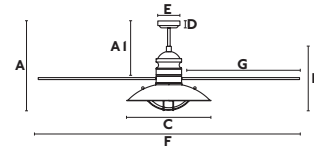

OPTIONAL DOWNROD P.65

SUITABLE FOR DIRECT CEILING MOUNTING

MEASUREMENTS

A	AI	B	C	D	E	F	G
20.4"	14.5"	13.7"	16"	2.4"	5.1"	51.9"	22"