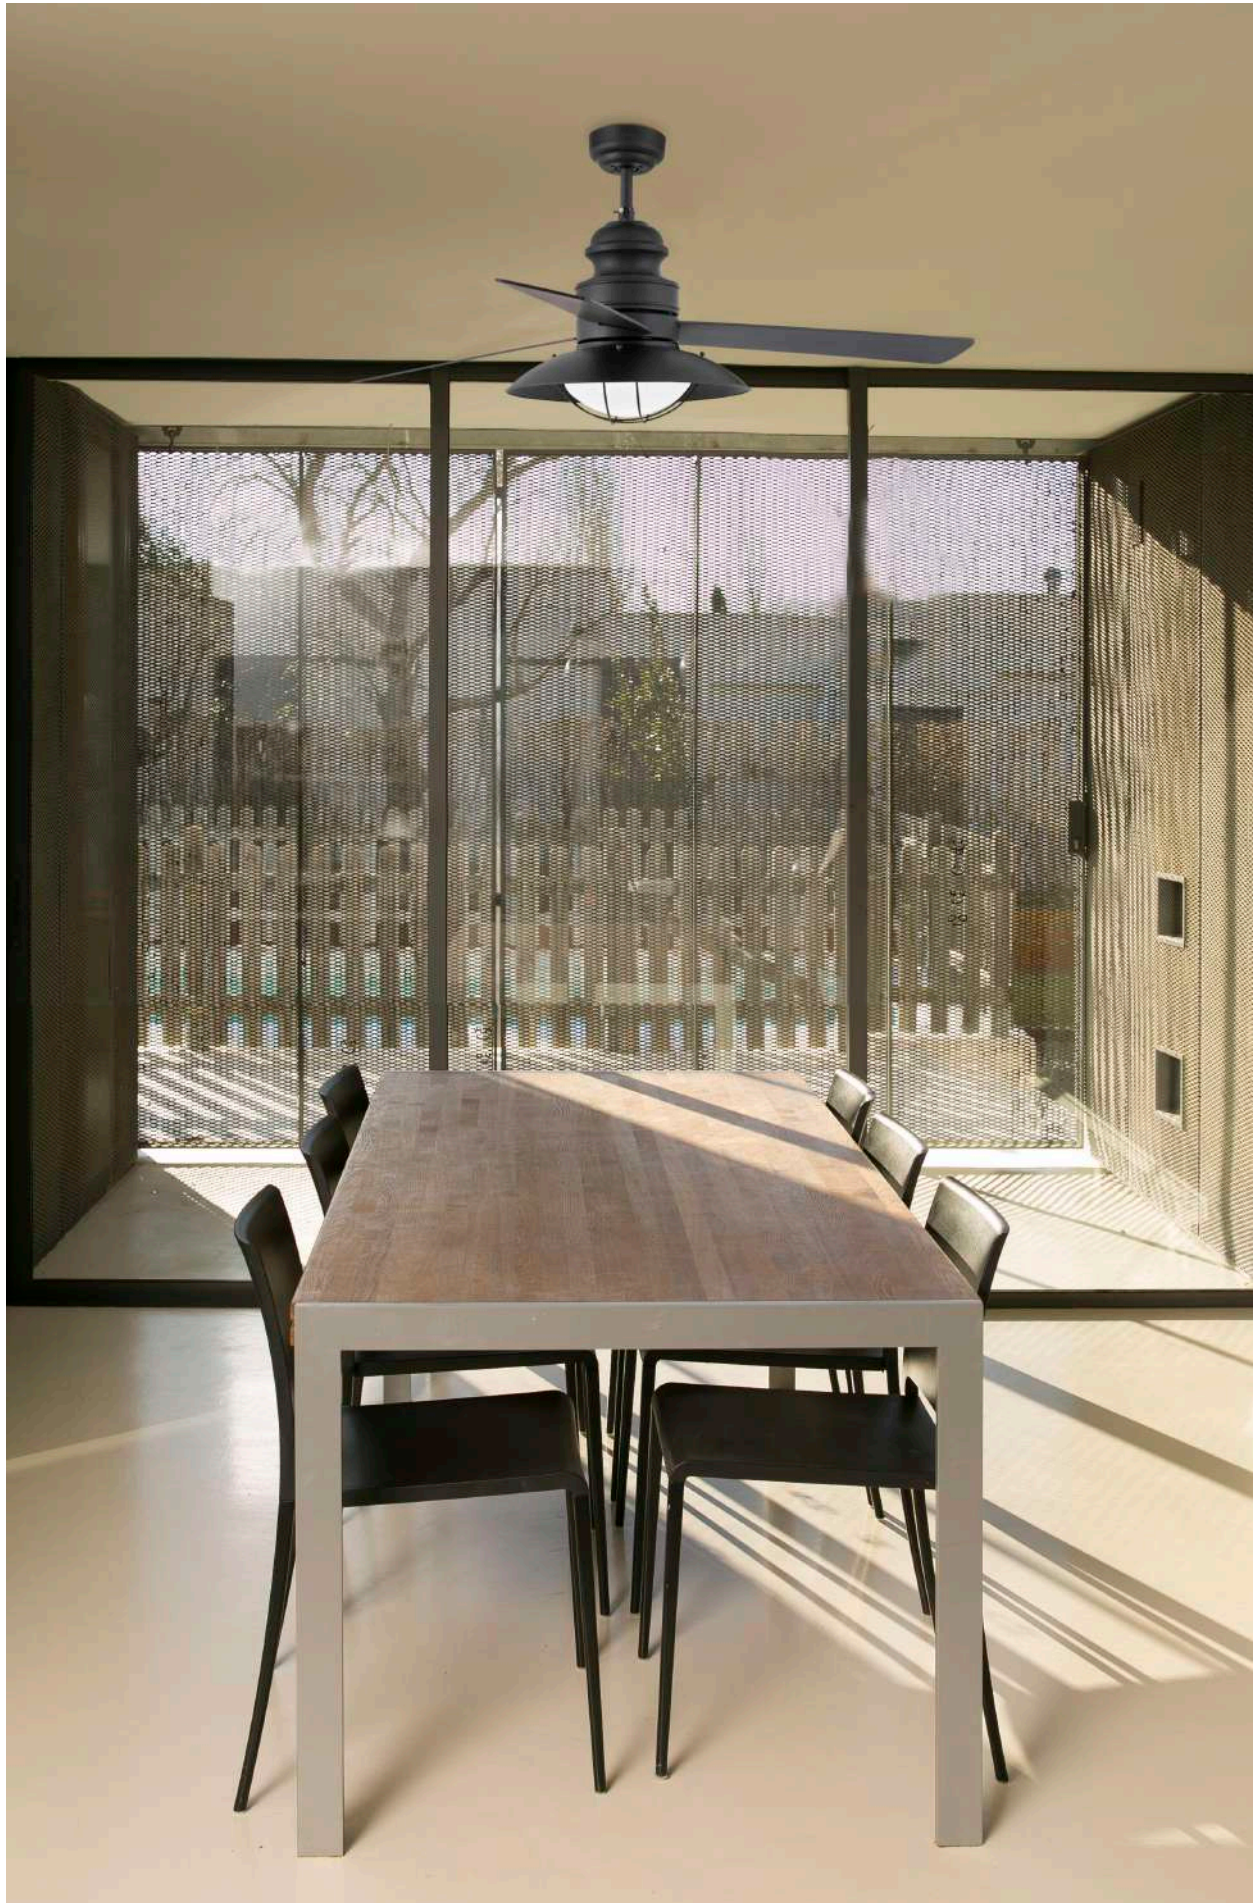

OPTIONAL LED LIGHT SOURCE/FUENTE DE LUZ LED

33483UL  white

LED SMD I6W 3000K
900 lm CRI>80
Driver ✓
Body Metal
Diffusor
Polycarbonate

Winch

DESIGNER CONILLAS

INSPIRED BY THE GAS LIGHTS
FOUND ON OLD FISHING
BOATS ALONG THE MEDITER-
RANEAN COAST.