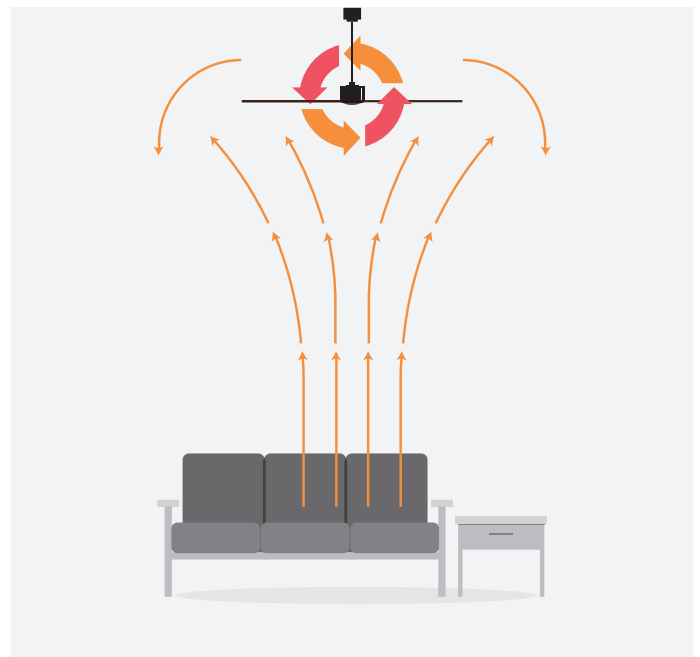

One ceiling fan for the whole year

SUMMER SEASON
CLOCKWISE ROTATION CREATES A COOLING BREEZE

WINTER SEASON
COUNTERCLOCKWISE ROTATION RECIRCULATES WARM AIR EFFICIENTLY
BY ELIMINATING HOT-AIR STRATIFICATION, WITHOUT CREATING A DIRECT
DOWNDRAFT