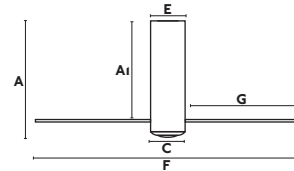

MEASUREMENTS

A	AI	B	C	D	E	F	G
17.7"	16.5"	-	6.3"	-	5.1"	50.4"	16.9"

OPTIONAL LED LIGHT SOURCE

33390UL		chrome	SMD LED 13W 3000K 600 Lm CRI>80 Driver ✓
33391UL		black	Body Metal Diff Opal Glass