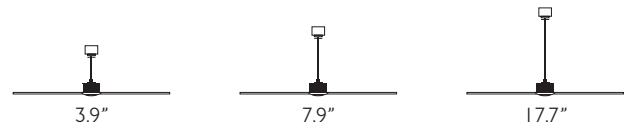

OPTIONAL DOWNROD P.65

Downrods (3) Included

MEASUREMENTS