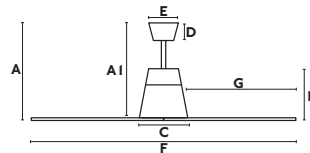

52
INCH

DC
MOTOR

OPTIONAL
LED
DOWNLIGHT

ALL
YEAR ROUND

FINISHES

Code No.	Body	Blades
33480UL Indoor/ Outdoor IP44	 white	 white

GENERAL FEATURES

Body Material ABS
Weight 16 lbs
6 Speed DC Fan Control
Summer / Winter function

BLADES FEATURES

Blades (4)
Non-Reversible
Material ABS

MOTOR FEATURES

DC MOTOR
W 3-5-8-12-21-35
RPM 50-71-93-115-138-162
Airflow 183.01 m3 min/6463 CFM
Voltage (V/Hz) 120/60
Warranty 15 Years

OPTIONAL DOWNROD P.65

SUITABLE FOR INCLINING ROOF

MEASUREMENTS

A	AI	B	C	D	E	F	G
15.3"	13.77"	7.87"	7.87"	2.1"	5.1"	51.8"	20.8"

OPTIONAL LED LIGHT SOURCE/FUENTE DE LUZ LED

33483UL white

LED SMD I6W 3000K
900 lm CRI>80
Driver ✓
Body Metal
Diffusor
Polycarbonate