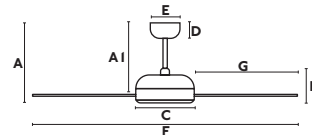

OPTIONAL DOWNROD P.65

SUITABLE FOR INCLINING ROOF

MEASUREMENTS

A	AI	B	C	D	E	F	G
12.6"	21.8"	6.9"	11"	2.51"	5.51"	51.92	21.8"

OPTIONAL LED LIGHT SOURCE/FUENTE DE LUZ LED

33420LUL

white

LED SMD 10W 3000K
980 lm CRI>80
Driver ✓