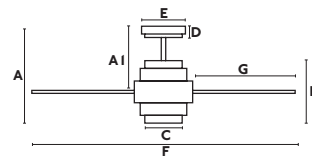

OPTIONAL DOWNROD P.65

SUITABLE FOR INCLINING ROOF

MEASUREMENTS

A	AI	B	C	D	E	F	G
18.11"	13"	11"	5.7"	2.1"	5.9"	51.9"	21.1"