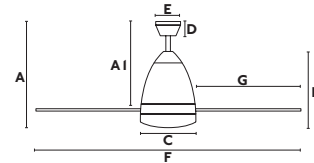

MEASUREMENTS

A	AI	B	C	D	E	F	G
19.7"	18.7"	17.32"	11"	2.35"	5.72"	51.9"	20.47"

Wind

DESIGNER JORDI BUSQUETS

WIND IS A FAN OF SIMPLE SHAPES DESIGNED TO PROVIDE COMFORT AND RELAXATION. A SIMPLE PIECE CONCEIVED TO MAKE LIFE A LITTLE MORE PLEASANT.