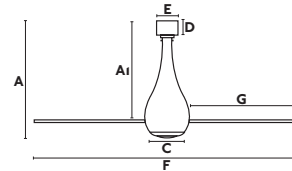

MEASUREMENTS

A	AI	B	C	D	E	F	G
17.7"	16.5"	-	6.3"	2.3"	5.1"	50.4"	21.8"

54
55

OPTIONAL LED LIGHT SOURCE

33390UL		chrome	SMD LED 13W 3000K 600 Lm CRI>80 Driver ✓ Body Metal Diff Opal Glass
33391UL		black