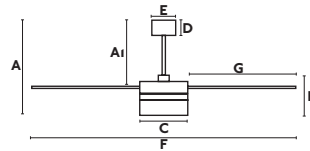

BLADES FEATURES

Blades (3)
Reversible
Material Plywood

MOTOR FEATURES

W 13-25-55
RPM 75-135-180
Airflow 157,52 m³ min/5563 CFM
Voltage (V/Hz) 120/60

OPTIONAL DOWNROD P.65

MEASUREMENTS/MEDIDAS

A	AI	B	C	D	E	F	G
15"	10.6"	8.24"	7.68"	2.51"	5.9"	51.9"	21.9"