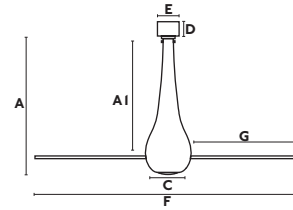

MEASUREMENTS

A	AI	B	C	D	E	F	G
25.2"	24.8"	-	5.7"	2.35"	5.1"	50.4"	21.8"

OPTIONAL LED LIGHT SOURCE

33390UL		chrome	SMD LED 13W 3000K 600 Lm CRI>80 Driver ✓
33391UL		black	Body Metal Diff Opal Glass