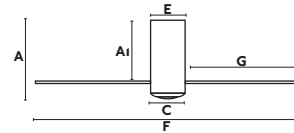

MEASUREMENTS

A	AI	B	C	D	E	F	G
11.4"	9.8"	-	6.3"	-	5.1"	50.4"	16.9"

62
63

OPTIONAL LED LIGHT SOURCE

33390UL		chrome	SMD LED 13W 3000K 600 Lm CRI>80 Driver ✓
33391UL		black	Body Metal Diff Opal Glass