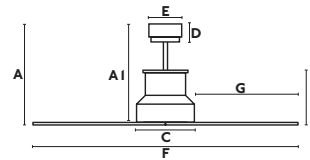

OPTIONAL DOWNROD P.65

SUITABLE FOR INCLINING ROOF

MEASUREMENTS

A	AI	B	C	D	E	F	G
15.3"	13.9"	8.26"	7.48"	2.1"	5.1"	50"	21.8"

OPTIONAL LED LIGHT SOURCE

33484UL Indoor/ Outdoor IP44		black	LED SMD 15W 3000K. 900 lm. CRI>80 Driver ✓ Body Metal Diffusor Polycarbonate
33486UL		grey