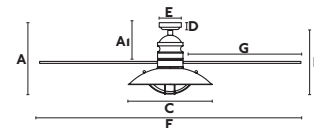

DIRECT CEILING MOUNTING

A	AI	B	C	D	E	F	G
19.7"	13"	13.7"	16"	2.4"	5.1"	51.9"	22"

Disc

DESIGNER CONILLAS

DISC COMES FROM THE EXERCISE OF TURNING A LAMP INTO A FAN. THE AIM WAS TO CREATE SOMETHING DIFFERENT.