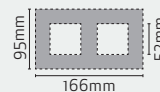

② ● **Cod. 15.312.WG** ● **Cod. 15.312.CG**

③ ● **Cod. 15.212.EB** ● **Cod. 15.212.EC**