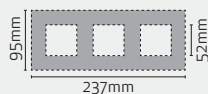

② ● **Cod. 15.313.WG** ● **Cod. 15.313.CG**

③ ● **Cod. 15.213.EB** ● **Cod. 15.213.EC**