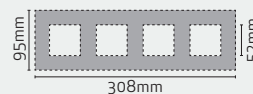

② ● **Cod. 15.314.WG** ● **Cod. 15.314.CG**

③ ● **Cod. 15.214.EB** ● **Cod. 15.214.EC**